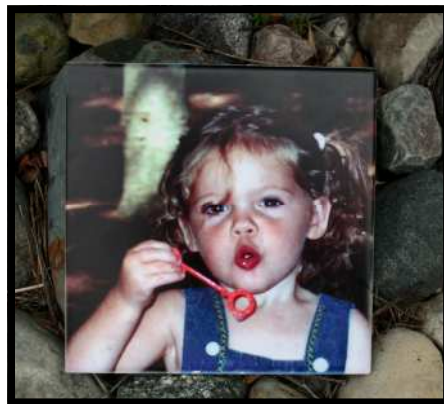

Tumbled Marble Tiles

Natural tumbled marble photo tiles make a new dimension for any photo. The natural tumble marble has an old world look. Specify black and white or color.

4" - $15
6" - $32

Ceramic Tiles

A way to preserve those precious memory photos. Ceramic tiles take a whole new look to your photograph.

4" - $12   6x8" - $32   8x10 - $45
6" - $25   8" - $35   12" - $65

fusion